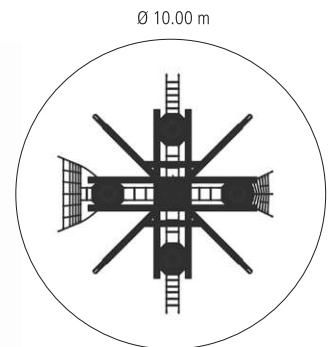

Bird's Nest Tower

Art. No. 4652-20, with wood posts

For symbol explanation see folding card at the back

-  6.90 m
-  7.10 x 6.85 m
-  78.50 m²
-  Ø 10.00 m
-  2.90 m
-  3.50 m³
-  32
- 

Q "Fortuna" Bird's Nest Tower (Page 18)