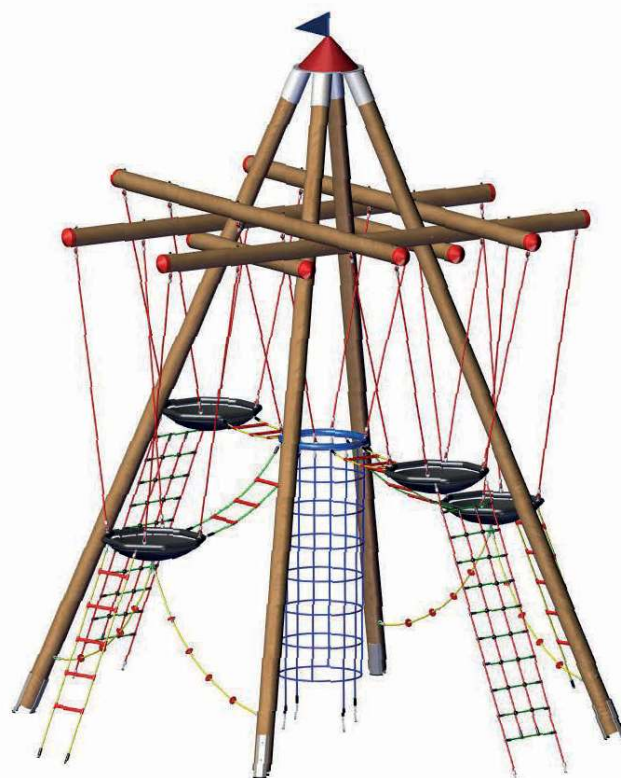

Bird's Nest Tower

Art. No. 4652-20, with wood posts

For symbol explanation see folding card at the back

-  6.90 m
-  7.10 x 6.85 m
-  78.50 m²
-  Ø 10.00 m
-  2.90 m
-  3.50 m³
-  32
- 

Q "Fortuna" Bird's Nest Tower (Page 18)

Q Olive Tree (Page 79)