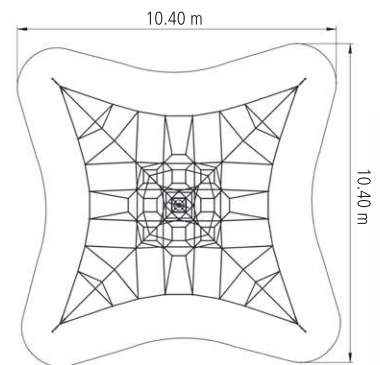

SPIDER 6 Pyramid with 4 guy lines

Art. No. 5000-6-4

For symbol explanation see folding card at the back

- 6.40 m
- 8.75 x 8.75 m
- 97.30 m²
- 10.40 x 10.40 m
- 1.85 m
- 8.70 m³
- 62

Please note!

The space required for foundations (assembly space) is bigger than the minimum space requirement for the equipment.

Available in different colours.