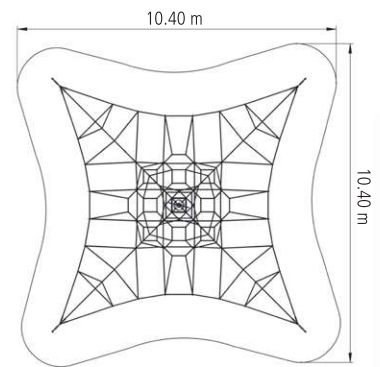

SPIDER 6 Pyramid with 4 guy lines

Art. No. 5000-6-4

For symbol explanation see folding card at the back

-  6.40 m
-  8.75 x 8.75 m
-  97.30 m²
-  10.40 x 10.40 m
-  1.85 m
-  8.70 m³
-  62
- 

Available in different colours.