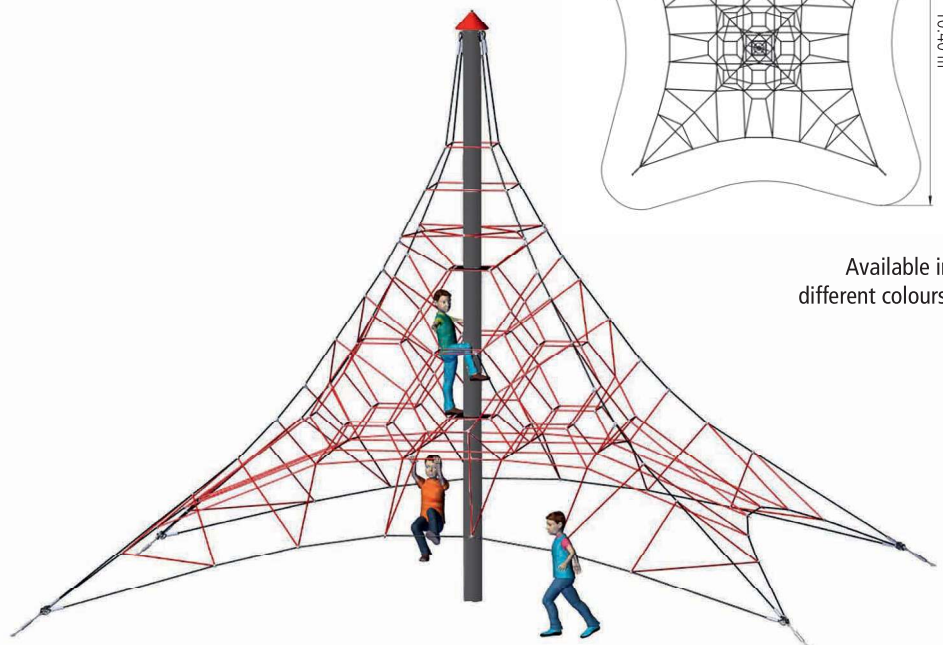

SPIDER 6 Pyramid with 4 guy lines

Art. No. 5000-6-4

For symbol explanation see folding card at the back

-  6.40 m
-  8.75 x 8.75 m
-  97.30 m²
-  10.40 x 10.40 m
-  1.85 m
-  8.70 m³
-  62
- 

Available in different colours.