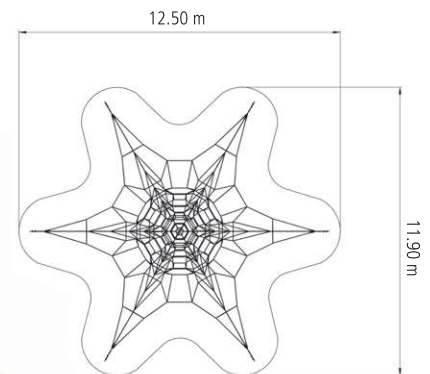

SPIDER 8 Pyramid with 6 guy lines

Art. No. 5000-8-6

For symbol explanation see folding card at the back

-  8.15 m
-  12.10 x 13.95 m
-  118.00 m²
-  12.50 x 11.90 m
-  1.80 m
-  12.70 m³
-  76
- 

Available in different colours.