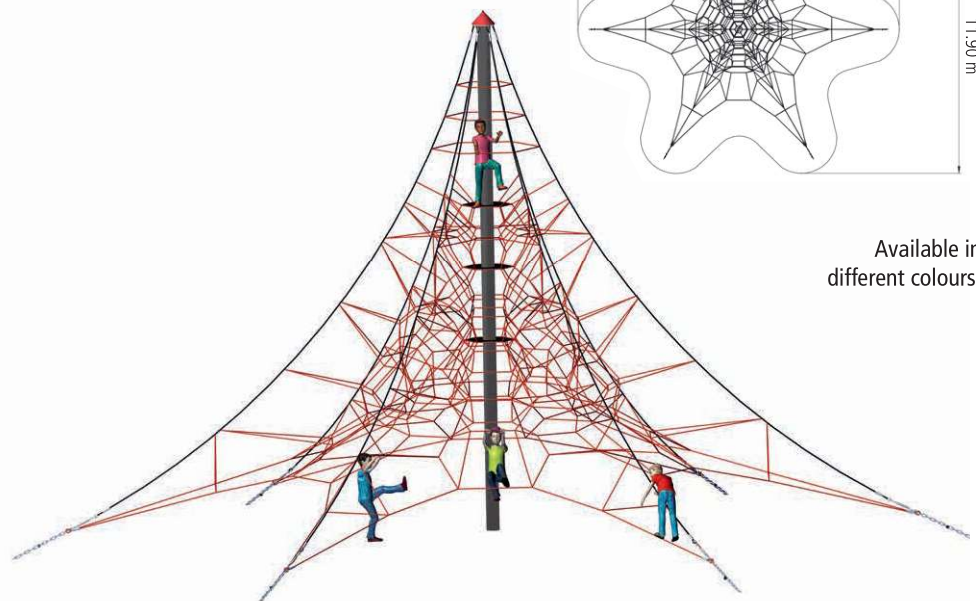

SPIDER 8 Pyramid with 6 guy lines

Art. No. 5000-8-6

For symbol explanation see folding card at the back

-  8.15 m
-  12.10 x 13.95 m
-  118.00 m²
-  12.50 x 11.90 m
-  1.80 m
-  12.70 m³
-  76
- 

Available in different colours.