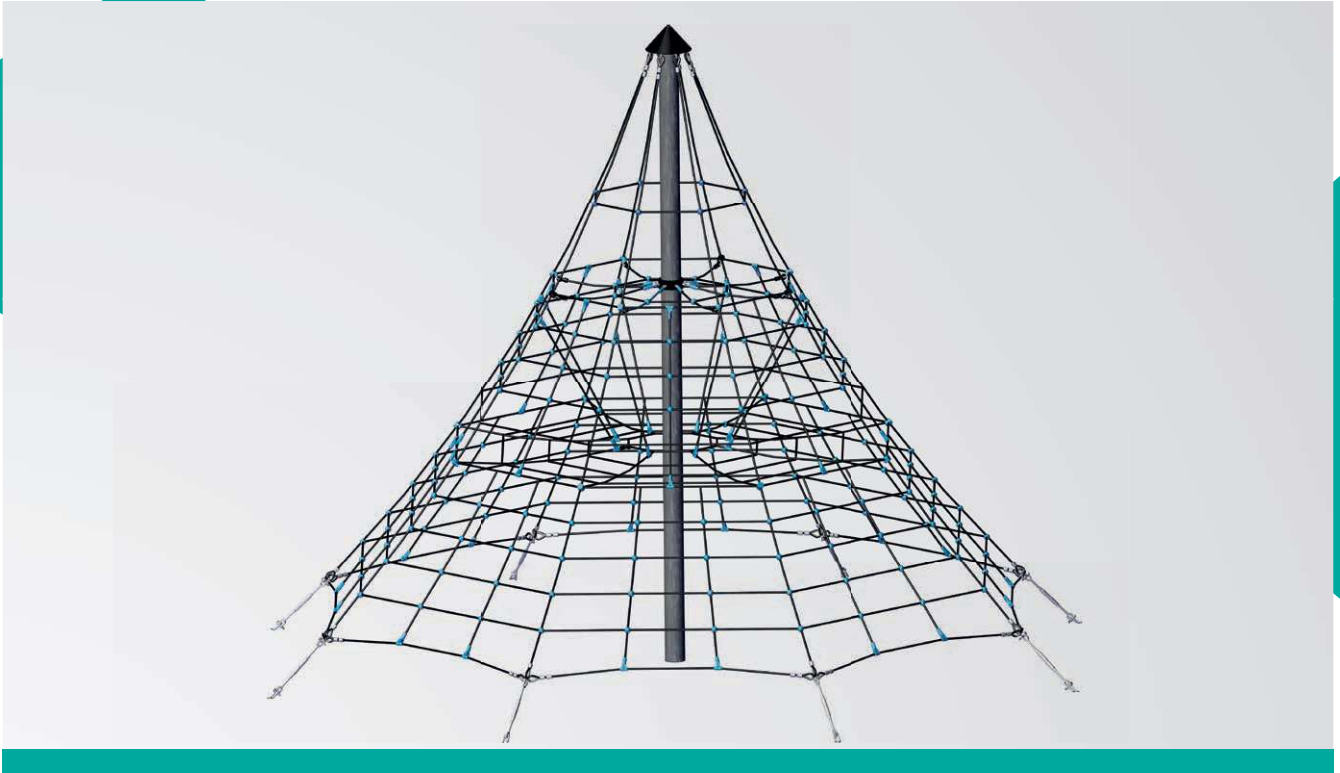

NEW FOR 2022

2022-2023

Deep Space Net Pyramid

Art. No. 4641-10S

For symbol explanation see folding card at the back

-  5.20 m
-  Ø 7.00 m
-  65.50 m²
-  Ø 9.00 m
-  1.80 m
-  4.00 m³
-  48
- 

Ø 9.00 m

New look with black Hercules rope and blue plastic connectors.