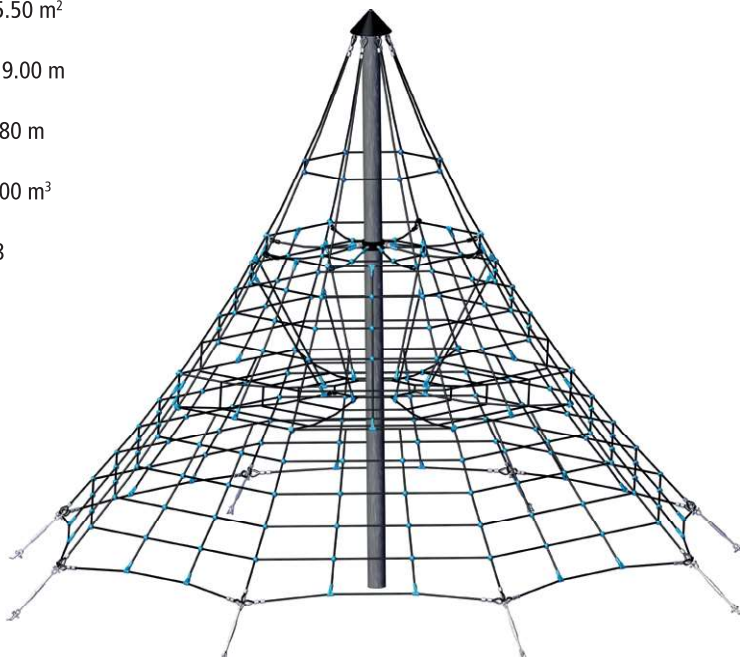

NEW FOR 2022

2022-2023

Deep Space Net Pyramid

Art. No. 4641-10S

For symbol explanation see folding card at the back

-  5.20 m
-  Ø 7.00 m
-  65.50 m²
-  Ø 9.00 m
-  1.80 m
-  4.00 m³
-  48
- 

Ø 9.00 m

New look with black Hercules rope and blue plastic connectors.