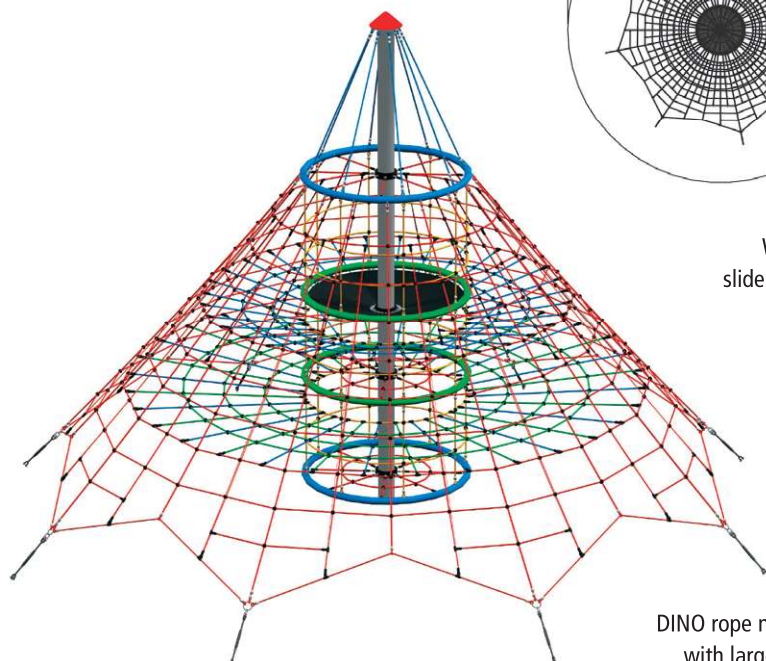

# Rope Net Pyramid DINO 1

Art. No. 10.01.100S

Art. No. 10.01.100E, to dig-in version

For symbol explanation see folding card at the back

-  6.15 m
-  Ø 9.55 m
-  95.00 m<sup>2</sup>
-  Ø 11.00 m
-  1.75 m
-  4.30 m<sup>3</sup>
-  70
- 
- 

### Please note!

The space required for foundations (assembly space) is bigger than the minimum space requirement for the equipment.

With add-on slide on request!

DINO rope net pyramids with large bird's nest for chilling out.