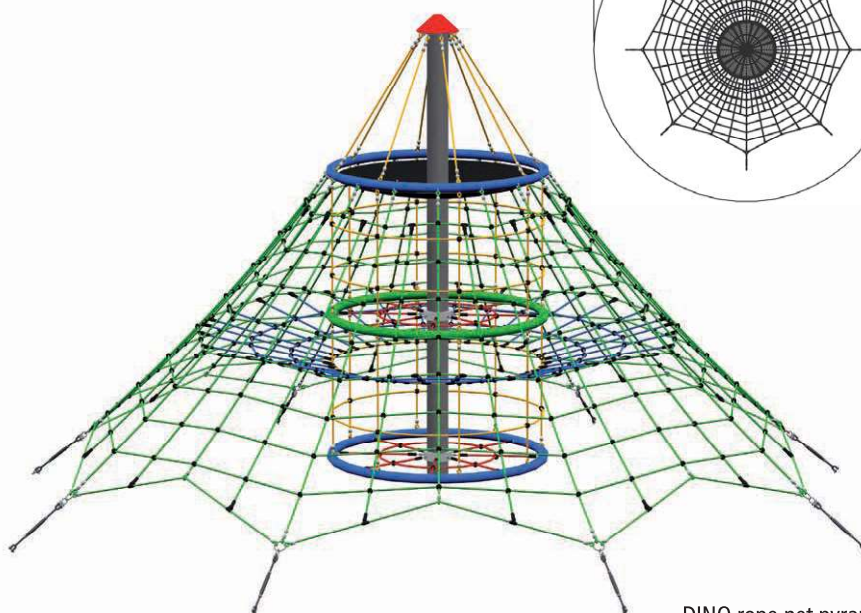

Rope Net Pyramid DINO 2

Art. No. 10.02.100S

Art. No. 10.02.100E, to dig-in version

For symbol explanation see folding card at the back

-  4.45 m
-  Ø 7.75 m
-  66.50 m²
-  Ø 9.20 m
-  1.50 m
-  4.30 m³
-  45
- 
- 

DINO rope net pyramids with large bird's nest for chilling out.

Please note!
The space required for foundations (assembly space) is bigger than the minimum space requirement for the equipment.