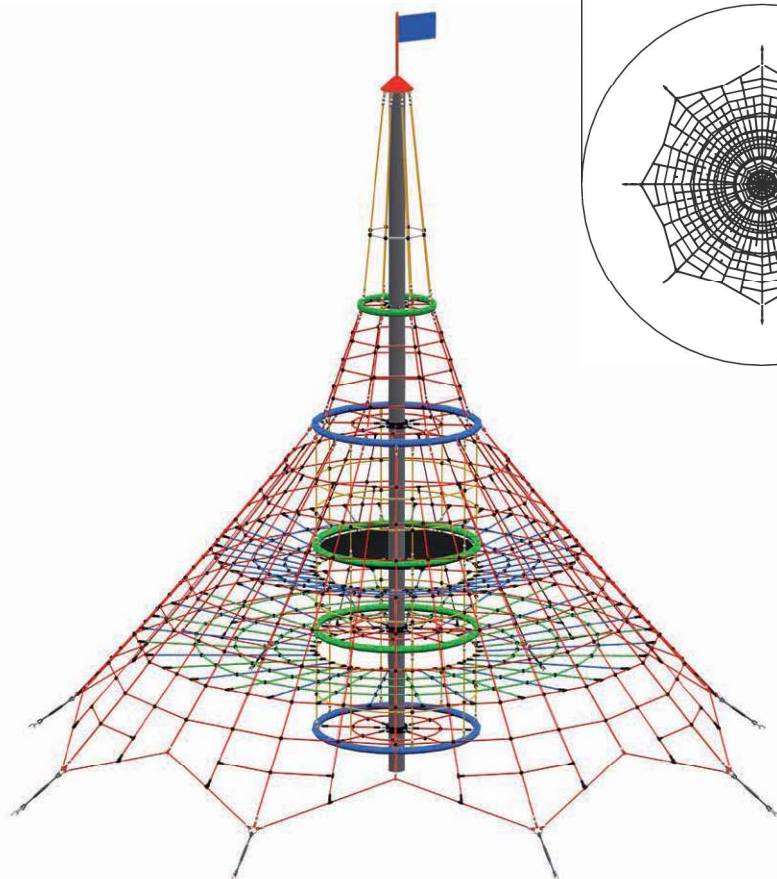

Please note!

The space required for foundations (assembly space) is bigger than the minimum space requirement for the equipment.