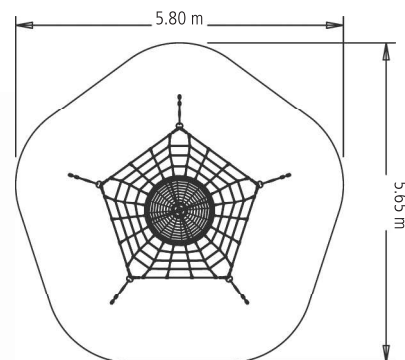

Rope Net Pyramid DINO Mini

Art. No. 10.05.100

For symbol explanation see folding card at the back

-  2.25 m
-  3.70 x 3.50 m
-  25.00 m²
-  5.80 x 5.65 m
-  0.80 m
-  0.90 m³
-  13
- 

DINO rope net pyramids with large bird's nest for chilling out.