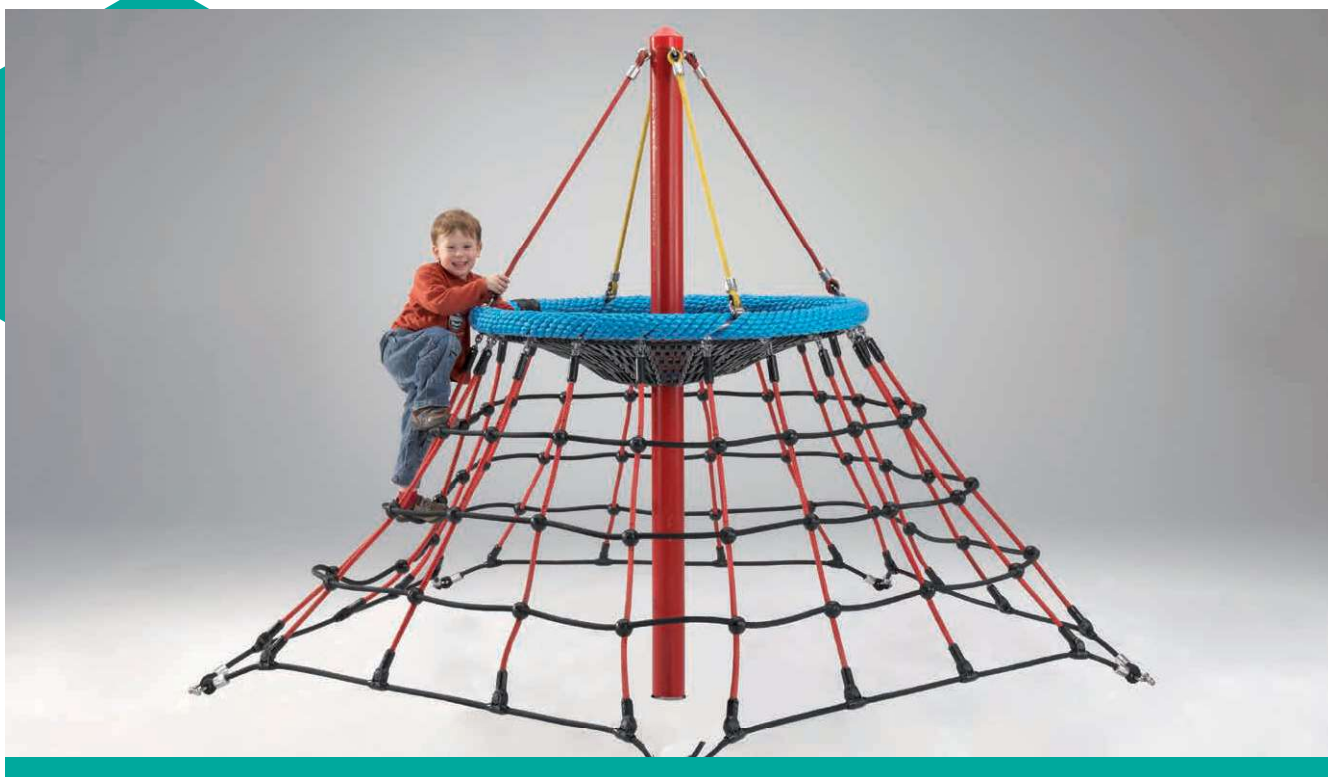

Rope Net Pyramid DINO Mini

Art. No. 10.05.100

For symbol explanation see folding card at the back

-  2.25 m
-  3.70 x 3.50 m
-  25.00 m²
-  5.80 x 5.65 m
-  0.80 m
-  0.90 m³
-  13
- 

DINO rope net pyramids with large bird's nest for chilling out.