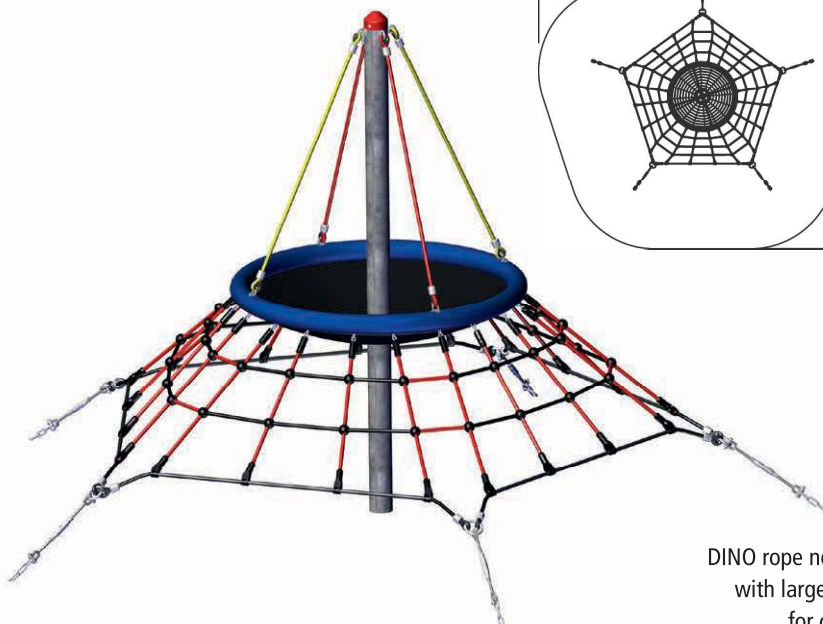

Rope Net Pyramid DINO Mini

Art. No. 10.05.100

For symbol explanation see folding card at the back

-  2.25 m
-  3.70 x 3.50 m
-  25.00 m²
-  5.80 x 5.65 m
-  0.80 m
-  0.90 m³
-  13
- 

DINO rope net pyramids with large bird's nest for chilling out.