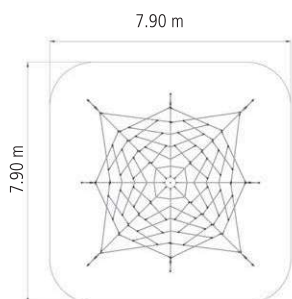

# Super-Climb Mini

Art. No. 4641-3

Art. No. 4641-3E, to dig-in version

For symbol explanation see folding card at the back

-  3.95 m
-  6.10 x 6.10 m
-  60.00 m<sup>2</sup>
-  7.90 x 7.90 m
-  3.00 m
-  2.10 m<sup>3</sup>
-  39
- 
- 

For symbol explanation see folding card at the back

-  2.40 m
-  4.00 x 4.00 m
-  37.75 m<sup>2</sup>
-  6.30 x 6.30 m
-  1.80 m
-  0.75 m<sup>3</sup>
-  19
- 
- 