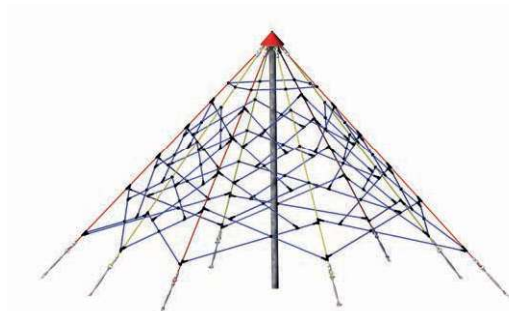

# Super-Climb Midi

Art. No. 4641-2

Art. No. 4641-2E, to dig-in version

# Super-Climb Mini

Art. No. 4641-3

Art. No. 4641-3E, to dig-in version

For symbol explanation see folding card at the back

-  3.95 m
-  6.10 x 6.10 m
-  60.00 m<sup>2</sup>
-  7.90 x 7.90 m
-  3.00 m
-  2.10 m<sup>3</sup>
-  39
- 
- 

For symbol explanation see folding card at the back

-  2.40 m
-  4.00 x 4.00 m
-  37.75 m<sup>2</sup>
-  6.30 x 6.30 m
-  1.80 m
-  0.75 m<sup>3</sup>
-  19
- 
- 