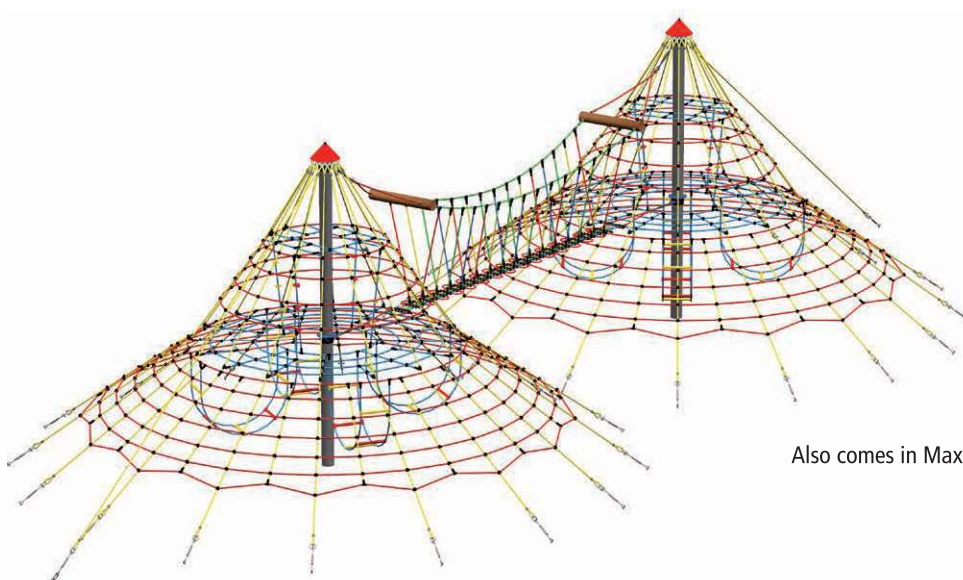

# Cheops-Combination Midi

Art. No. 4643-2B-10

For symbol explanation see folding card at the back

-  4.20 m
-  18.85 x 8.35 m
-  139.60 m<sup>2</sup>
-  17.60 x 9.60 m
-  1.50 m
-  13.00 m<sup>3</sup>
-  92
- 