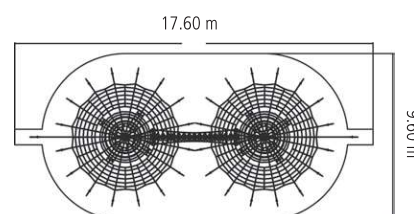

# Cheops-Combination Midi

Art. No. 4643-2B-10

For symbol explanation see folding card at the back

-  4.20 m
-  18.85 x 8.35 m
-  139.60 m<sup>2</sup>
-  17.60 x 9.60 m
-  1.50 m
-  13.00 m<sup>3</sup>
-  92
- 