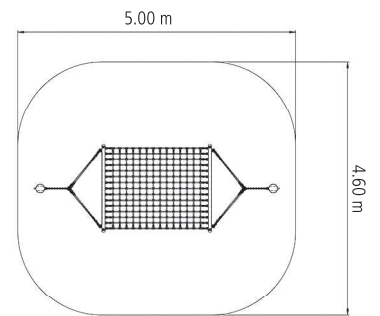

XXL Rest Hammocks

Art. No. 808-1

For symbol explanation see folding card at the back

Lying area: 2.00 x 1.40 m

-  1.75 m
-  5.20 x 1.60 m
-  21.00 m²
-  5.00 x 4.60 m
-  0.60 m
-  1.15 m³
-  7
- 
- 

Please note!
The space required for foundations (assembly space) is bigger than the minimum space requirement for the equipment.

Posts for XXL Rest Hammocks,
incl. suspension bearings
Art. No. 808-1S Steel (Ø 159 mm), Length 2.70 m