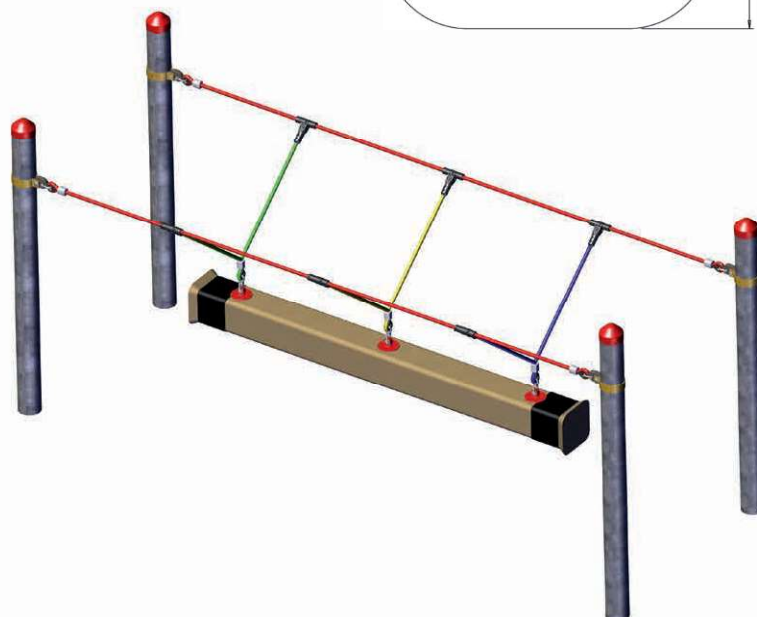

Mini Rope-End Swinger

Art. No. 4585-45

For symbol explanation see folding card at the back

-  1.45 m
-  3.10 x 1.10 m
-  13.6 m²
-  4.90 x 3.20 m
-  0.60 m
-  1.75 m³
-  4
- 

Equipment
 4 Steel posts (Ø 102 mm),
 hot-dip galvanised, length 2.40 m,
 with plastic cap