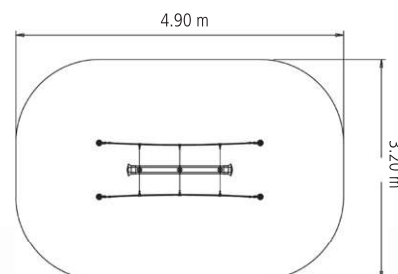

Mini Rope-End Swinger

Art. No. 4585-45

For symbol explanation see folding card at the back

-  1.45 m
-  3.10 x 1.10 m
-  13.6 m²
-  4.90 x 3.20 m
-  0.60 m
-  1.75 m³
-  4
- 

Equipment
 4 Steel posts (Ø 102 mm),
 hot-dip galvanised, length 2.40 m,
 with plastic cap