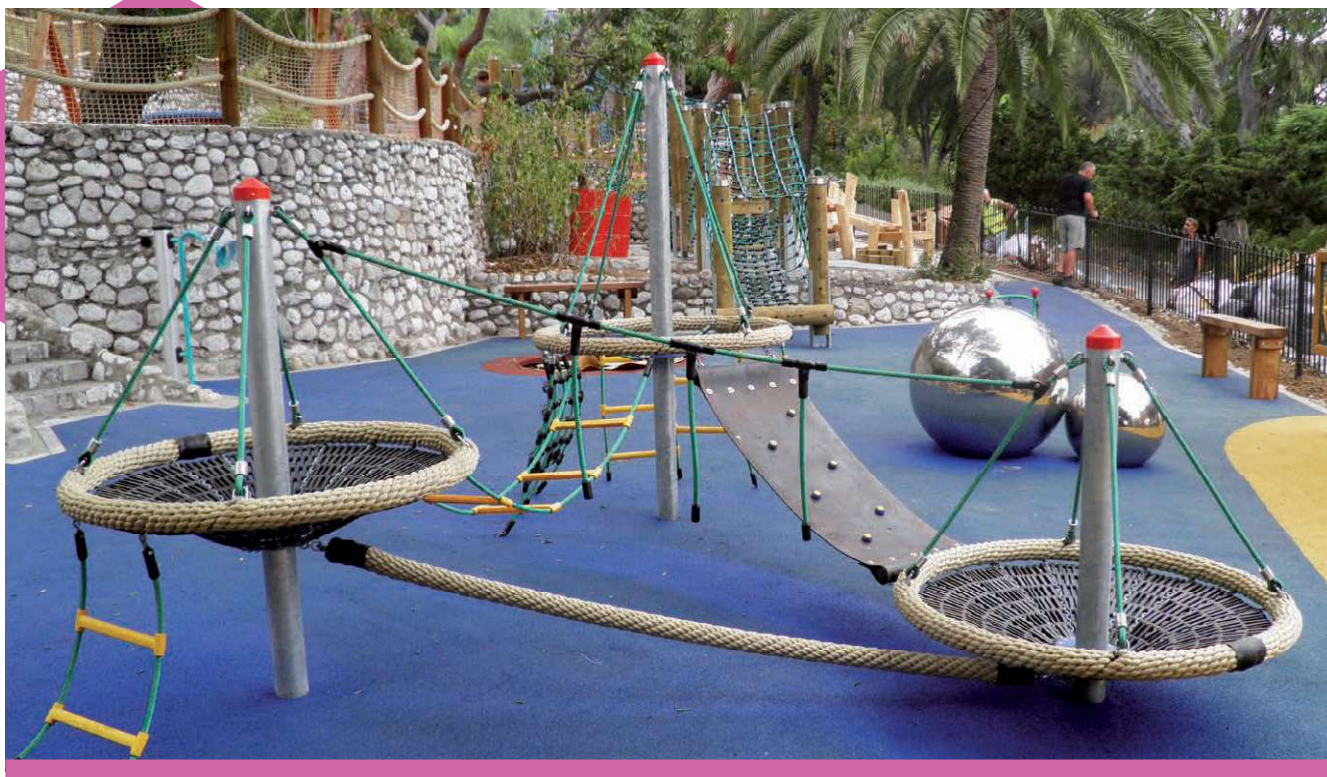

# “Fortuna” Play Course

Art. No. 4591-65

For symbol explanation see folding card at the back

-  2.44 m
-  3.75 x 3.40 m
-  32.80 m<sup>2</sup>
-  6.75 x 6.40 m
-  1.00 m
-  2.25 m<sup>3</sup>
-  24
- 

Also available in a duo design!

## Equipment

- 1 Steel posts (Ø 102 mm), length 3.40 m, hot-dip galvanised
- 1 Steel posts (Ø 102 mm), length 3.00 m, hot-dip galvanised
- 1 Steel posts (Ø 102 mm), length 2.40 m, hot-dip galvanised

All posts with plastic cap