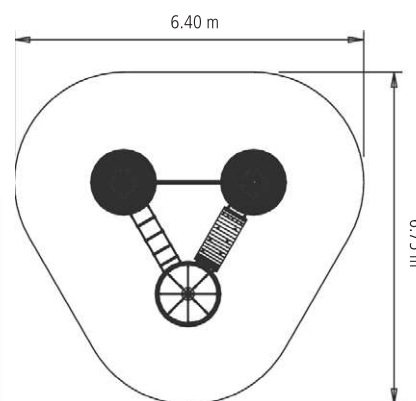

# “Fortuna” Play Course

Art. No. 4591-65

For symbol explanation see folding card at the back

-  2.44 m
-  3.75 x 3.40 m
-  32.80 m<sup>2</sup>
-  6.75 x 6.40 m
-  1.00 m
-  2.25 m<sup>3</sup>
-  24
- 

Also available in a duo design!

## Equipment

- 1 Steel posts (Ø 102 mm), length 3.40 m, hot-dip galvanised
- 1 Steel posts (Ø 102 mm), length 3.00 m, hot-dip galvanised
- 1 Steel posts (Ø 102 mm), length 2.40 m, hot-dip galvanised

All posts with plastic cap