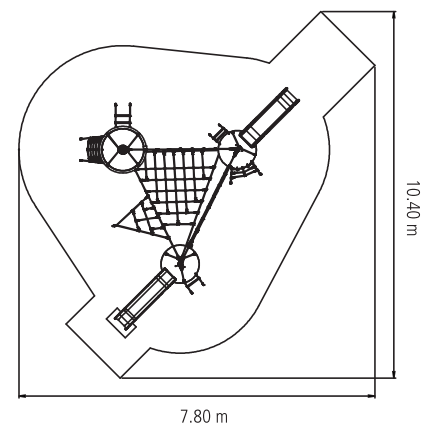

Triple Course with slide

Art. No. 4591-66

For symbol explanation see folding card at the back

-  2.65 m
-  7.50 x 5.00 m
-  49.10 m²
-  10.40 x 7.80 m
-  1.00 m
-  1.40 m³
-  25
- 

Equipment

- 1 Steel posts (Ø 102 mm), hot-dip galvanised, length 3.40 m
- 1 Steel posts (Ø 102 mm), hot-dip galvanised, length 3.00 m
- 1 Steel posts (Ø 102 mm), hot-dip galvanised, length 2.40 m