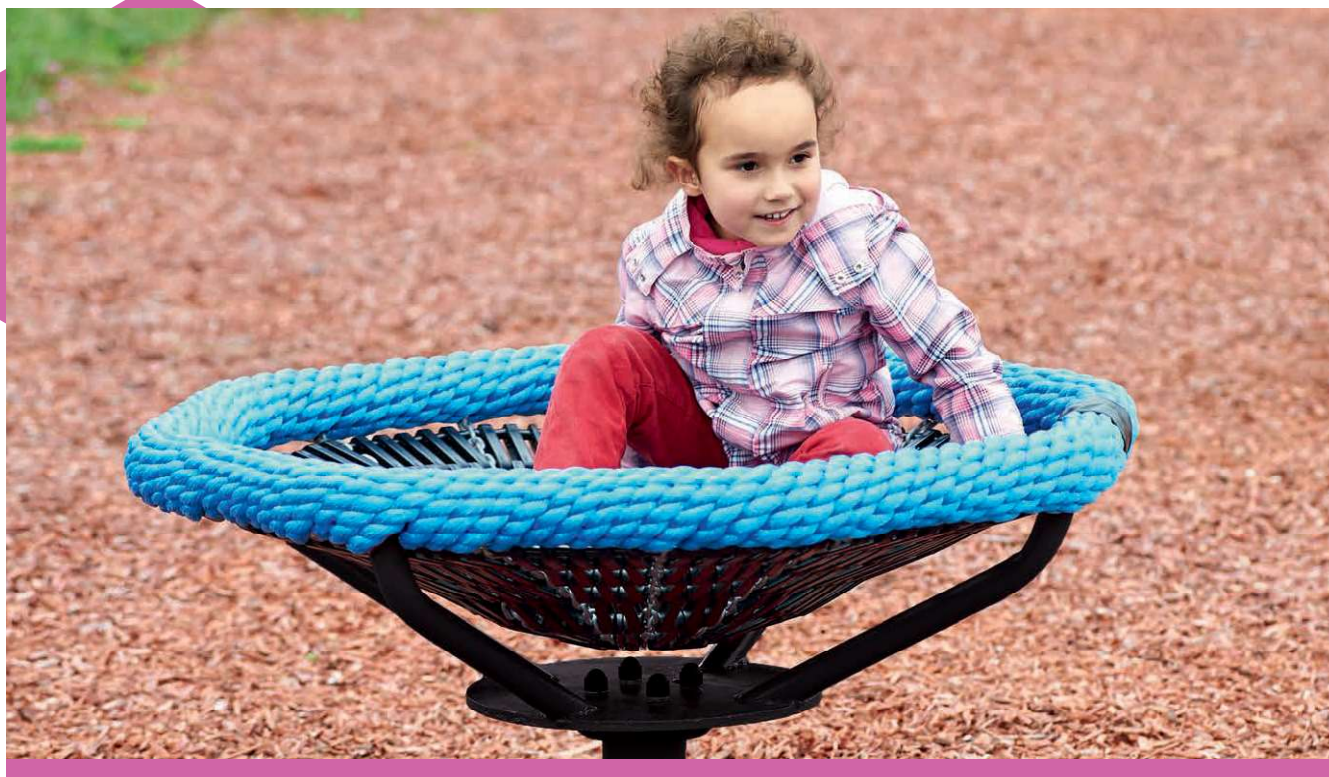

Little Eagle's Nest Carousel

Art. No. 4668-20 for dig-in ground anchor

For symbol explanation see folding card at the back

-  0.45 m
-  Ø 1.00 m
-  19.60 m²
-  Ø 5.00 m
-  0.45 m
-  3
- 