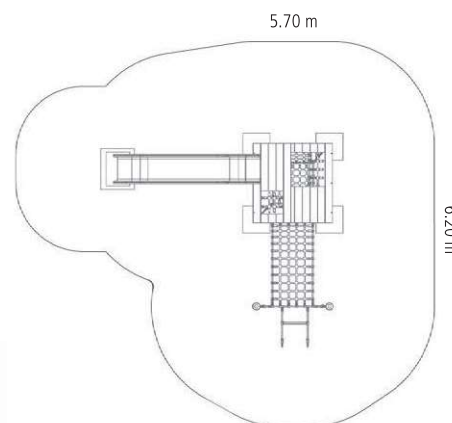

# Play Cube with slide

Art. No. 4635

For symbol explanation see folding card at the back

-  1.80 m
-  3.00 x 3.25 m
-  26.30 m<sup>2</sup>
-  6.20 x 5.70 m
-  1.00 m
-  1.00 m<sup>3</sup>
-  13
- 

Equipment  
Cube made from robinia wood,  
2 Steel posts, hot-dip galvanised,  
length 2.40 m, with plastic cap