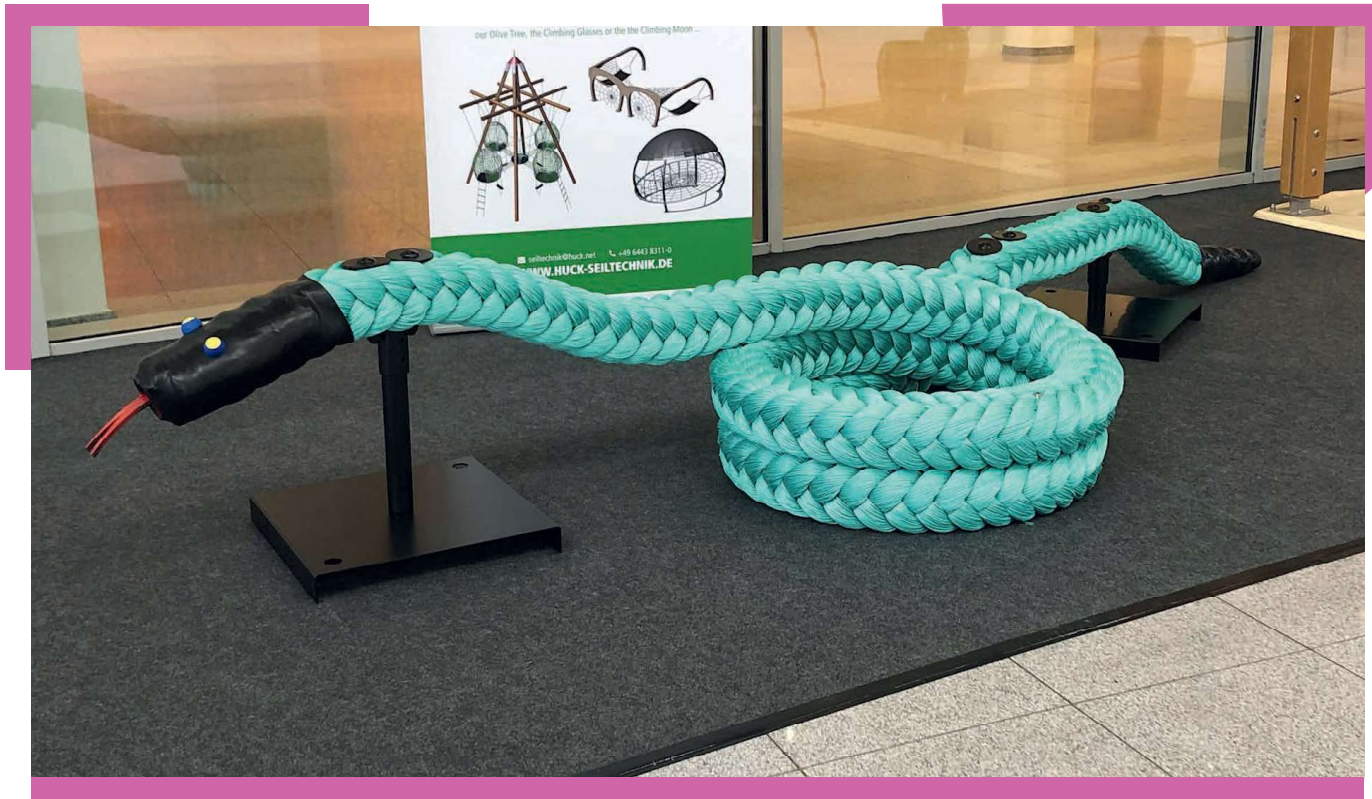

# Anaconda Maxi

Art. No. 4591-81AM

Our rope-lengths made from square-braided PP rope. 160 mm Ø (green, blue, black or beige) – in 4 different sizes – are the ideal play comrade for children who would like to practice their balancing. In the same way they are open to crawling through them, laying on them and sitting on them. You can install the equipment in 3 different layouts – depending on the available space requirement (Example Art. 4591-81AM Anaconda Maxi). The frames can be set up individually. Please keep a minimum surrounding distance of 1.50 m.

For symbol explanation see folding card at the back

-  0.60 m
-  8.50 x 8.50 m
-  0.60 m
-  27
- 