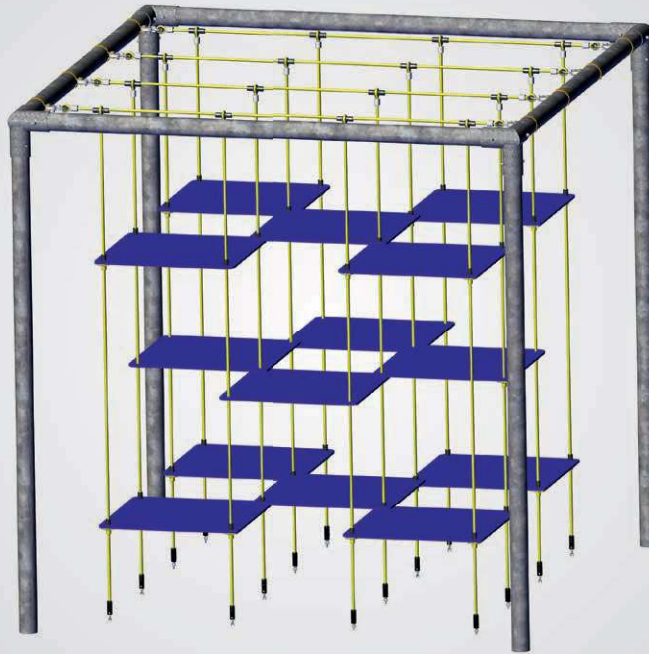

# Floating Mats

Art. No. 4538-10

For symbol explanation see folding card at the back

-  2.95 m
-  2.95 x 2.95 m
-  30.00 m<sup>2</sup>
-  5.71 x 5.71 m
-  1.90 m
-  5.30 m<sup>3</sup>
-  20

🔍 Rubber mats also available in other colours. Ask us!