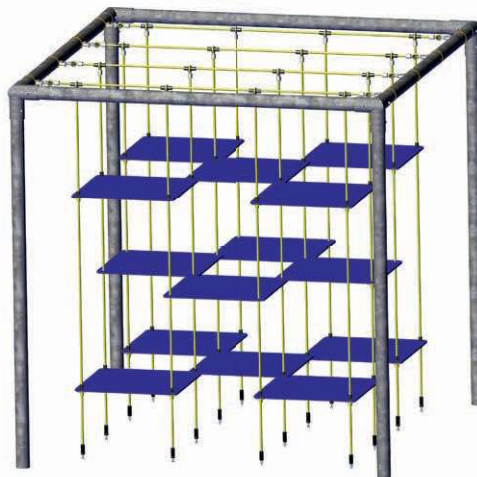

# Floating Mats

Art. No. 4538-10

For symbol explanation see folding card at the back

-  2.95 m
-  2.95 x 2.95 m
-  30.00 m<sup>2</sup>
-  5.71 x 5.71 m
-  1.90 m
-  5.30 m<sup>3</sup>
-  20

🔍 Rubber mats also available in other colours. Ask us!