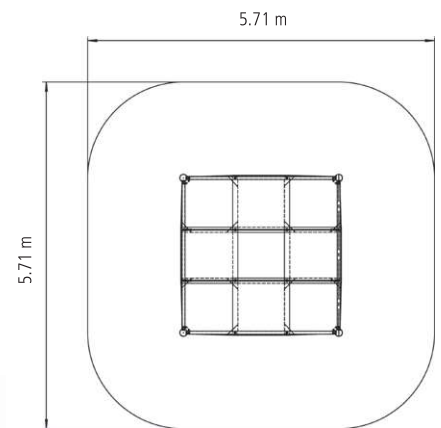

# Floating Mats

Art. No. 4538-10

For symbol explanation see folding card at the back

-  2.95 m
-  2.95 x 2.95 m
-  30.00 m<sup>2</sup>
-  5.71 x 5.71 m
-  1.90 m
-  5.30 m<sup>3</sup>
-  20

🔍 Rubber mats also available in other colours. Ask us!