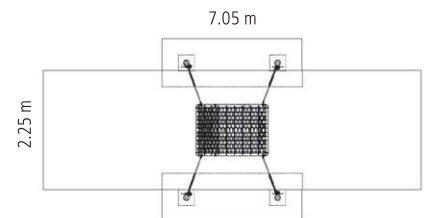

Easy-Swing "Swing Bed"

Art. No. 4591-50-9

For symbol explanation see folding card at the back

Suspension height: Can be easily adjusted, max. 2.00 m
Sitting area: 1.20 x 0.90 m

2.44 m

2.65 x 1.85 m

15.60 m²

Equipment
4 Steel posts (Ø 102 mm),
hot-dip galvanised, length 3.40 m

7.05 x 2.25 m

1.25 m

2.90 m³

5

Please note!

The space required for foundations (assembly space) is bigger than the minimum space requirement for the equipment.