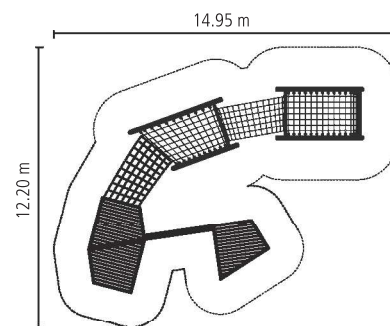

Serpent - The Snake

Art. No. 20.02.000

Picture shows standard version

For symbol explanation see folding card at the back

-  1.90 m
-  8.90 x 12.00 m
-  135.00 m²
-  14.95 x 12.20 m
-  1.90 m
-  35
- 

Combination example