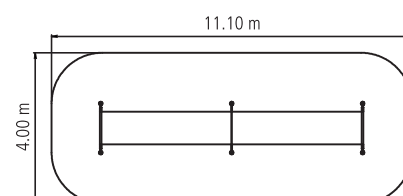

Rubber Jumper

Art. No. 4951

For symbol explanation see folding card at the back

-  0.70 m
-  8.10 x 1.50 m
-  42.40 m²
-  11.10 x 4.00 m
-  0.70 m
-  3.20 m³
-  12
- 

Equipment

6 Steel posts (Ø 102 mm),
hot-dip galvanised, length 1.50 m / 1.40 m,
with plastic cap