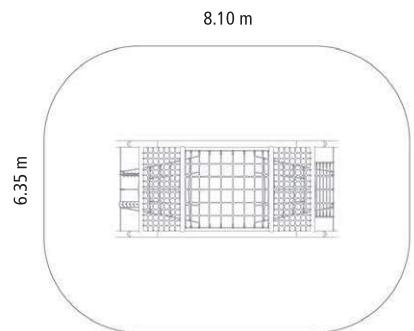

# Climb and Chill

Art. No. 6200

For symbol explanation see folding card at the back

-  2.40 m
-  4.90 x 2.15 m
-  47.40 m<sup>2</sup>
-  8.10 m x 6.35 m
-  2.40 m
-  3.30 m<sup>3</sup>
-  24
- 

Play equipment as shown in 3D image