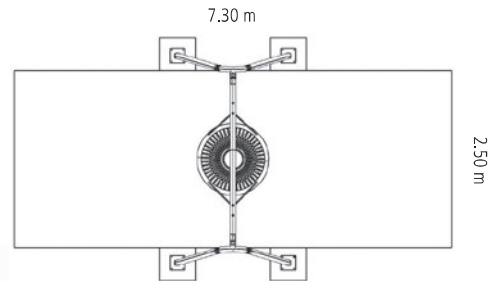

4576-1-220

Swing Frame Orlando

Suspension height: 2.20 m

-  2.47 m
-  3.20 x 1.70 m
-  18.20 m²
-  7.30 x 2.50 m
-  1.40 m
-  2.00 m³
- 

AGE
4+

386.7
kg CO₂e

4580-6-250

Duo Swing Frame

-  2.75 m
-  2.35 m x 0.90 m
-  14.20 m²
-  8.10 m x 3.65 m
-  1.50 m
-  2.00 m³
- 

AGE
4+

Example suspension parts – Safety swing seat with chain combined with the Maxi swing chair.

Discover the right suspension parts – featured on pages 20, 22, 24, 45, 46, and 47.