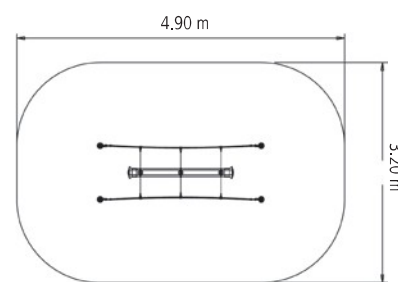

4585-45

Mini Rope-End Swinger

-  1.45 m
-  3.10 x 1.10 m
-  13.6 m²
-  4.90 x 3.20 m
-  0.60 m
-  1.75 m³
-  4
- 

Equipment
4 Steel posts (Ø 102 mm),
hot-dip galvanised, length 2.40 m,
with plastic cap