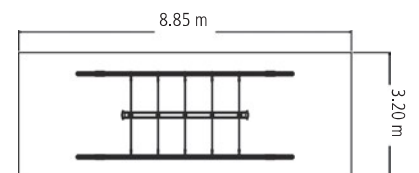

4585-MD4

Cyclops Swinger 4-seater, single

-  2.55 m
-  4.95 x 2.15 m
-  28.30 m²
-  8.85 x 3.20 m
-  1.50 m
-  0.90 m³
-  6
- 

3 or 5 seats version also available upon request.